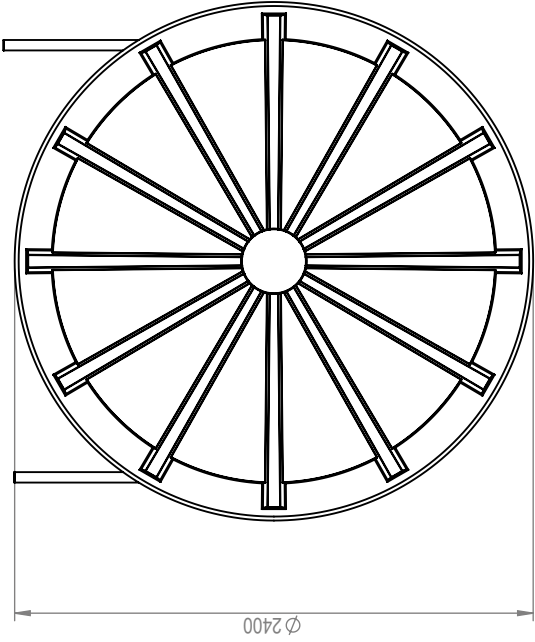

PRODUCT CODE:

KDLF650FF

DESCRIPTION:

650L DRY LICK FEEDER

Details

Manufacturer's Name	Nu-Tank Pty Ltd
Tank Capacity	650 Litres
Maximum Specific Gravity	1.0
Maximum Design Service Temperature	23°C
Standard	AS/NZS 4766