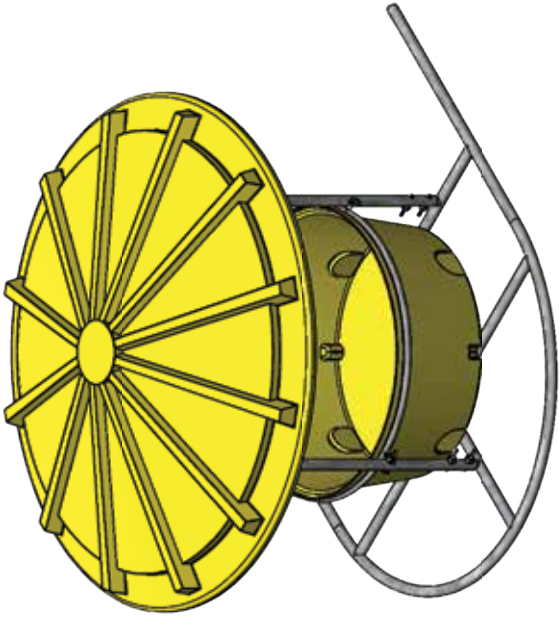

## PRODUCT SHEET

TROUGH HEIGHT	601 MM
ROOF HEIGHT	1430 MM
ROOF WIDTH	2400 MM
OVERALL HEIGHT	1831 MM

**PRODUCT CODE:  
KDLF650FF**

## 650L DRY LICK FEEDER

### FEATURES

- Roof and trough are made with UV stabilised Australian Standard, BPA & Heavy Metal Free, Food Grade Material
- Collapsible frame design
- Tow-able frame for short distances (suitable ground, when empty only)
- Galvanised steel frame
- 650L trough capacity (option of flat floor trough or patented safety tread trough)
- Roof and Trough can be purchased individually

### COLOURS AVAILABLE

Yellow

NB: Colours may vary due to screen and printer calibrations.

**PRODUCT CODE:**

KDLF650FF

**DESCRIPTION:**

650L DRY LICK FEEDER

**Details**