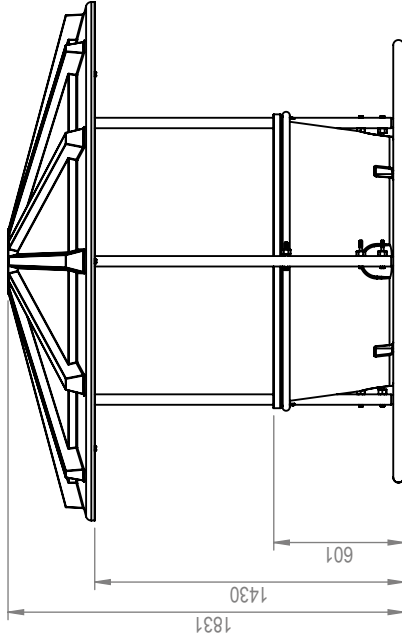

PRODUCT CODE:

KDLF650FF

DESCRIPTION:

650L DRY LICK FEEDER

Details

Manufacturer's Name	Nu-Tank Pty Ltd
Tank Capacity	650 Litres
Maximum Specific Gravity	1.0
Maximum Design Service Temperature	23°C
Standard	AS/NZS 4766