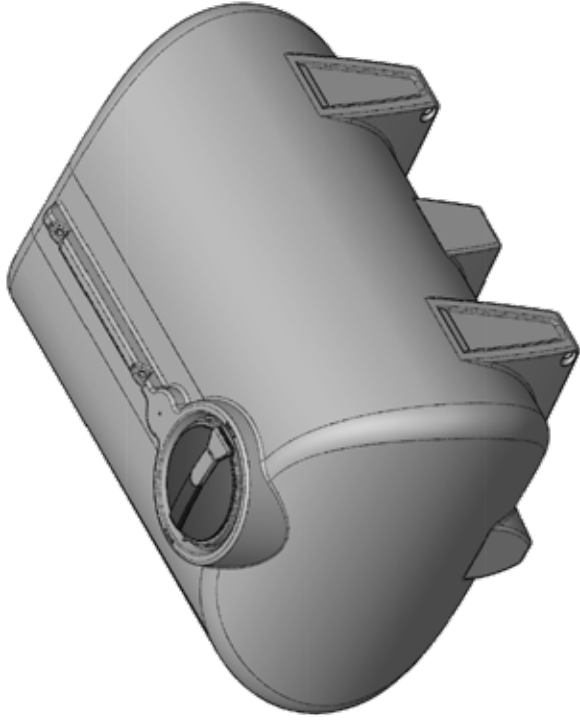

### FEATURES

- Cast diesel lid with lockable inlet mesh filter, 4m earth strap and breather
- Heavy duty construction (built to last)
- Manufactured from UV stabilised virgin grade materials (not recycled)
- Secure mounting points in each leg
- 2 year warranty
- Tanks manufactured from Diesel grade material to AS 2809.2.2008
- Outlet fittings available in sizes 1", 1½" or 2"

### OPTIONAL EXTRAS

\*Various outlet types and sizes also available, please contact sales for a free quote.

Leg Pitch (a)	Foot Pin Pitch (b)
1370 mm	1605 mm

PRODUCT CODE:

PTCTD14000

DESCRIPTION:

4000 LITRE DIESEL CARTAGE TANK