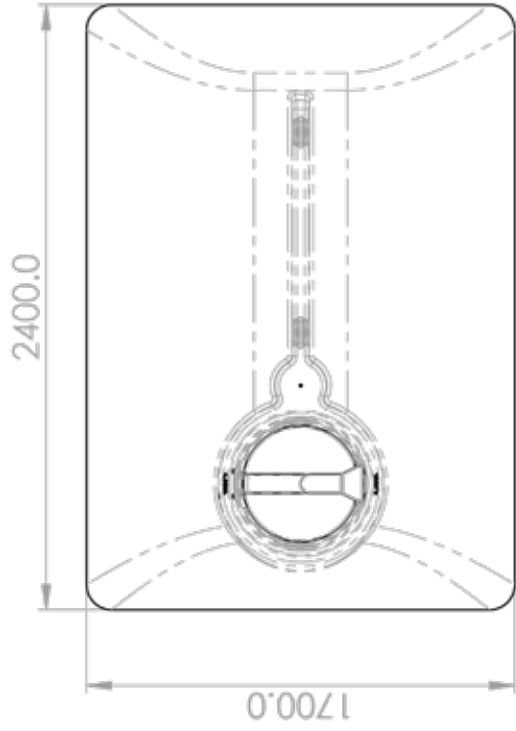

## PRODUCT SHEET

TANK	
LENGTH	2400 MM
WIDTH	1700 MM
HEIGHT	1400 MM

**PRODUCT CODE:  
PTCTDI4000**

### OPTIONAL EXTRAS

\*Various outlet types and sizes also available, please contact sales for a free quote.

Leg Pitch (a)	Foot Pin Pitch (b)
1370 mm	1605 mm

PRODUCT CODE:

PTCTD14000

DESCRIPTION:

4000 LITRE DIESEL CARTAGE TANK