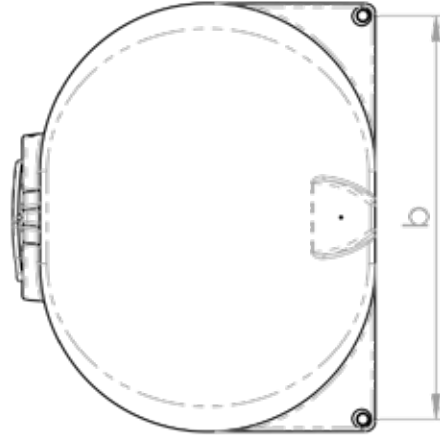

### OPTIONAL EXTRAS

\*Various outlet types and sizes also available, please contact sales for a free quote.

Leg Pitch (a)	Foot Pin Pitch (b)
1370 mm	1605 mm

PRODUCT CODE:

PTCTD14000

DESCRIPTION:

4000 LITRE DIESEL CARTAGE TANK