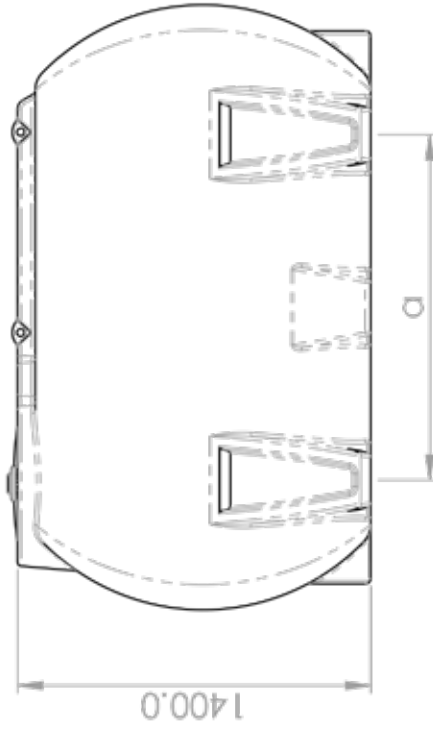

## PRODUCT SHEET

TANK	
LENGTH	2400 MM
WIDTH	1700 MM
HEIGHT	1400 MM

**PRODUCT CODE:  
PTCTDI4000**

### OPTIONAL EXTRAS

\*Various outlet types and sizes also available, please contact sales for a free quote.

Leg Pitch (a)	Foot Pin Pitch (b)
1370 mm	1605 mm

PRODUCT CODE:

PTCTD14000

DESCRIPTION:

4000 LITRE DIESEL CARTAGE TANK