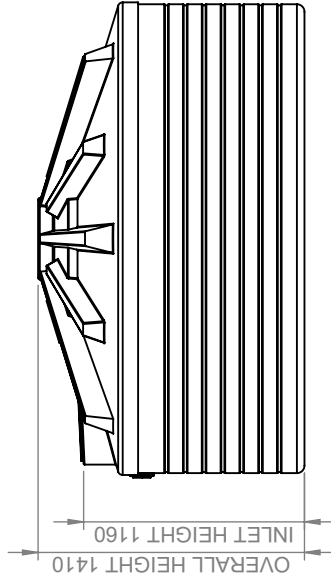

Details

Manufacturer's Name	Nu-Tank Pty Ltd
Tank Capacity	1,100 Gallon
Maximum Specific Gravity	1.0
Maximum Design Service Temperature	23 °c
Standard	AS/NZS 4766