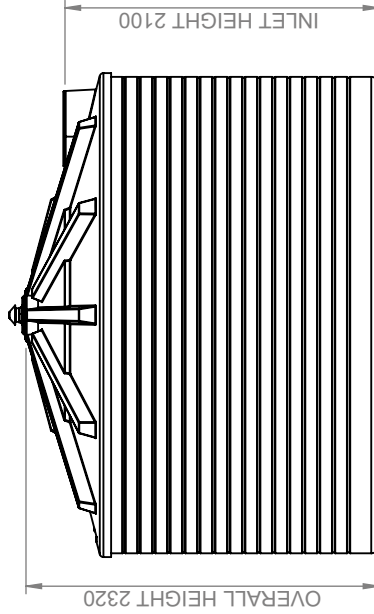

PRODUCT SHEET

Tank as seen in Merino

DIAMETER	3200 MM
INLET HEIGHT	2100 MM
OVERALL HEIGHT	2320 MM

**PRODUCT CODE:
PTRNWA3300**

3,300GAL / 15,000L WATER TANK

FEATURES

- Fully self supporting roof (no internal poles or frames)
- Manufactured from proven UV stabilised Australian standard materials (tested in the field for over 25 years)
- Manufactured in computerised ovens (not open flame)
- Ribbed sidewall (extra strength)
- Thicker walls at base (supports pressure)
- Poly fused & welded fittings (stops fitting split)

FREE INCLUSIONS¹

500mm Strainer & Light Guard 	Poly Fused & Welded Fitting ² 
90mm Overflow 	Ball Valve ³ 

¹ Additional fittings are available on request

² Poly Fused & Welded Fitting sizes are available in 1", 1.5" and 2"

³ Ball Valve sizes are available in 1", 1.5" and 2"

*Inclusions may change without notice, check with sales prior to ordering

COLOURS AVAILABLE

CB Surf Mist	Birch Grey (CB Dune)	CB Shale Grey	Armour Grey (CB Windspray)	CB Wallaby	CB Basalt	Slate Grey (CB Woodland Grey)
CB Monument	Black (CB Night Sky)	Mountain Blue (CB Deep Ocean)	Metal Grey (CB Ironstone)	CB Cove	Evening Haze	Merino Beige (CB Paperbark)
Gully	CB Jasper	Smooth Cream (CB Classic Cream)	Desert Haze (CB Sandbank)	Wheat	Earthtone (CB Bushland)	CB Mangrove
Mist Green (CB Pale Eucalypt)	Rivergum (CB Wilderness)	Heritage Green (CB Cottage Green)	Heritage Red (CB Manor Red)	<small>NB: COLORBOND® and colour names are registered trademarks of BlueScope Steel Limited®. Colour names, shown in brackets, are trademarks of BlueScope Steel Limited). Colours may vary due to screen and printer calibrations.</small>		