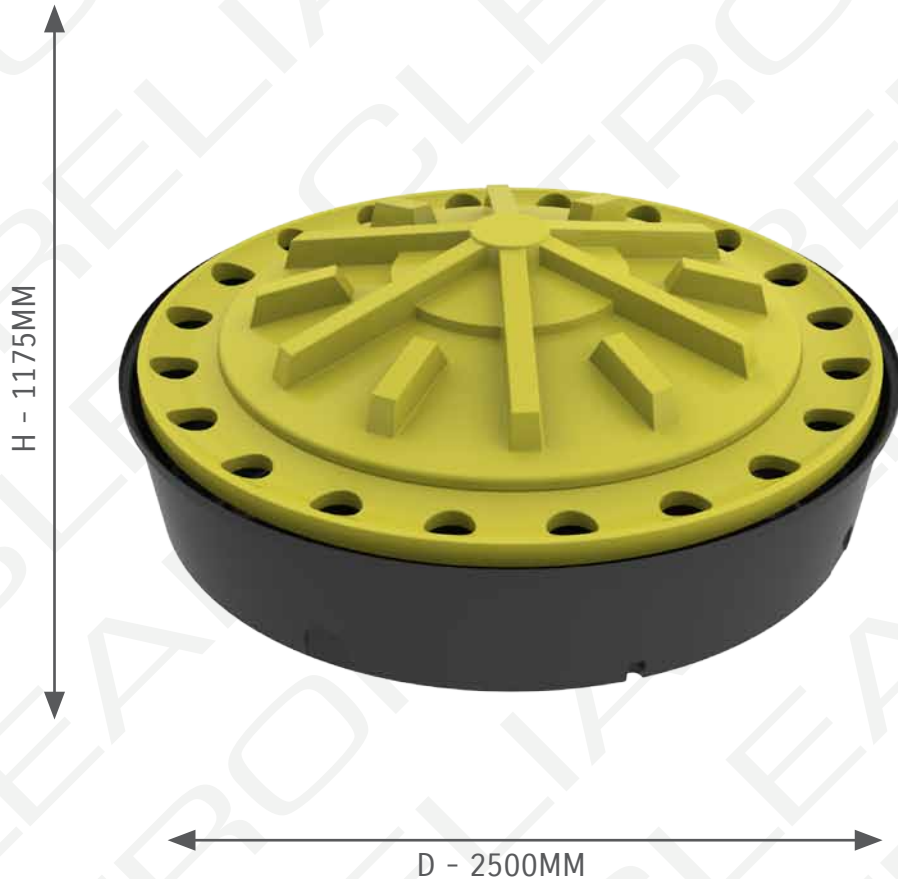

2,500L MOLASSES FEEDER

FREE INCLUSIONS

2" Fitting

2" Bung

*Inclusions may change without notice please check with sales staff prior to ordering

FEATURES

- Stores and feeds molasses, supplements etc
- Saves time & money. Fill direct in the paddock
- Floating feed ring with individual feed ports controls intake
- Fully covered top (stops cattle falling in)
- Manufactured from virgin grade materials (not recycled)

COLOURS AVAILABLE

Slate Grey

Yellow

Trough

Cover

NB: If viewing on screen or printed colours may vary due to screen and printer calibrations.